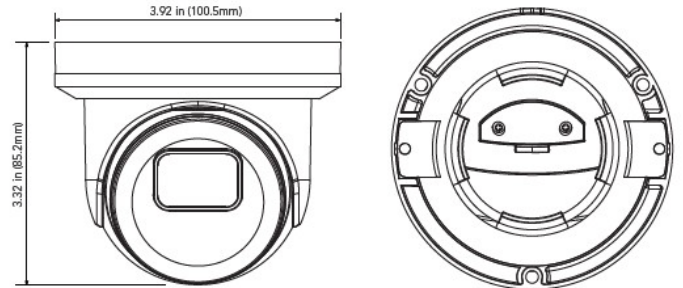

**AVC-NPE51F28**  
**5MP H.265 FIXED EYEBALL NETWORK CAMERA**

**InfiniteStar™**

Grey Available:  
 AVC-NPE51F28(-G)

**5MP H.265 FIXED EYEBALL NETWORK CAMERA**

5MP H.265 FIXED EYEBALL NETWORK CAMERA

The AVYCON AVC-NPE51F28 camera is a 5MP H.265 Fixed Eyeball Network Camera. This 5MP IP camera supports True Day and Night mode, PoE, and up to 98ft. of Smart IR Illumination, and also incorporates an InfiniteStar sensor which allows viewing of video in the lowest of light environments, even in color. This camera includes a Fixed 2.8mm Lens. Also standard with this series is Digital NR, ROI, HLC, True WDR, and BLC capabilities. Optional accessories for this camera include a Junction Box Mount. Includes a MicroSD memory card slot for standalone recording applications.

**FUNCTIONS**

- 5MP ( 2592 x 1944 ) @ 30fps
- Max. Resolution: 2592 x 1944
- Supports Smart H.265/H.264 Encoding
- True Day & Night ICR
- IP67 Ingress Protection
- Up to 98 ft. IR Illumination
- Fixed 2.8mm Lens
- 3D DNR, True WDR, HLC, BLC and ROI Encoding
- Supports Triple Streams
- Supports Remote Access with Windows, macOS, iOS and Android
- Operating Temperature: -22°F - 131°F (-30°- 55°C)
- DC12V / PoE (802.3af, ≤6W)
- Built-in MIC
- Built-in MicroSD Card Slot
- Built-in Reset Button
- NDA A Compliant

**DIMENSIONS**

Unit : inch (mm)

**OPTIONAL ACCESSORIES**